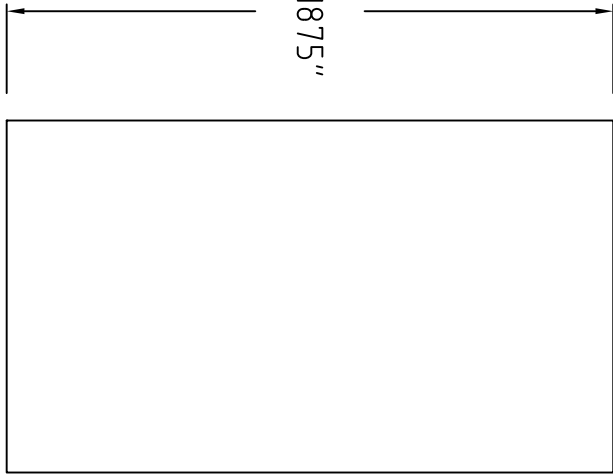

ECS LSB-D10 INFORMATION

FRONT

12.8750"

RIGHT SIDE

13.0000"

E-COUSTIC SYSTEMS
ECS LSB-D10

E-COUSTIC SYSTEMS				ECS LSB-D10	
SIZE	FSCM NO.	DWG NO.	V1.00	11-15	REV
SCALE					
SHEET					