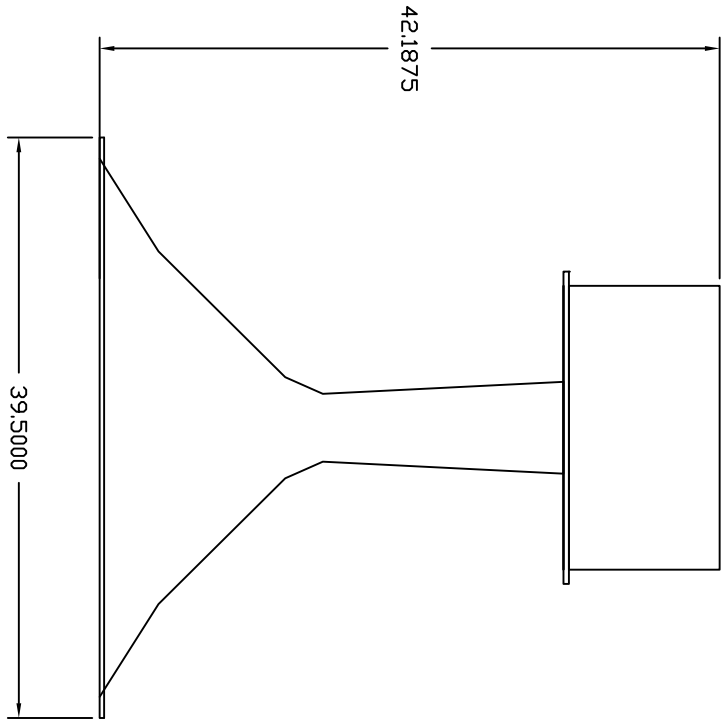

ECS LCF-799 MOUNTING INFORMATION

FRONT

TOP

E-COUSTIC SYSTEMS
ECS LCF-799

SIZE	FSCM NO.	DWG NO.	REV
		V1.00 11-15	
SCALE	SHEET		